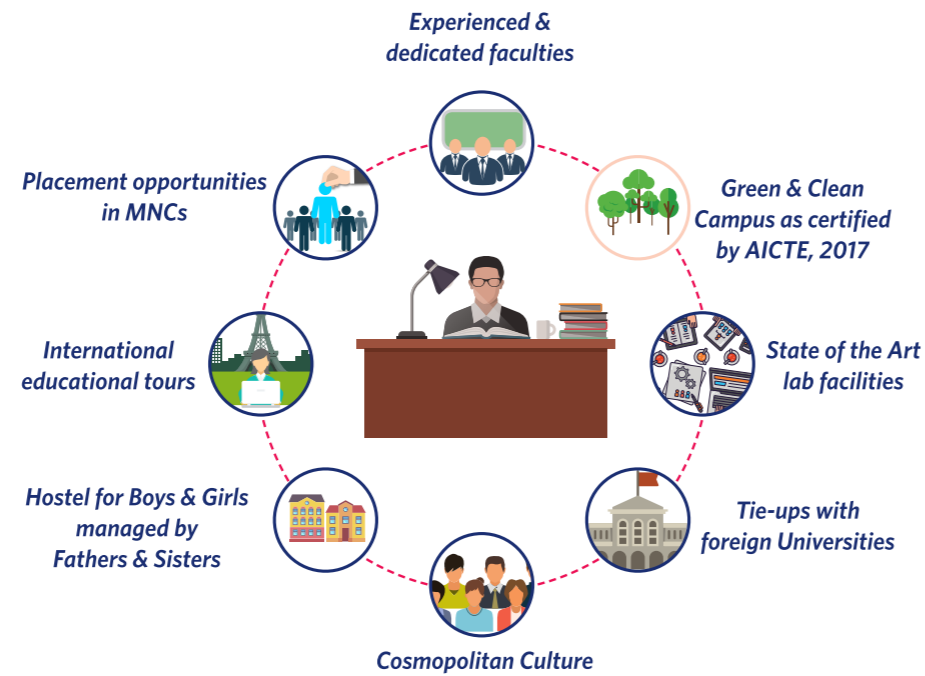

Admission Cell No: +7743979315

Email: admission@stvincentngp.edu.in

www.stvincentngp.edu.in

AN AUTONOMOUS INSTITUTION

ADVANTAGE PALLOTTI

OUR FOUNDER & INSPIRATION
ST. VINCENT PALLOTTI
(1795 -1850)

WHO WE ARE. WHAT WE DO.

SKILL DEVELOPMENT CELL

ENGAGE students through skilling programs to be industry ready.

INDUSTRY INSTITUTE INTERACTION CELL

EQUIPS students through Internship and constant interactions with industry.

ENTREPRENEURSHIP DEVELOPMENT CELL